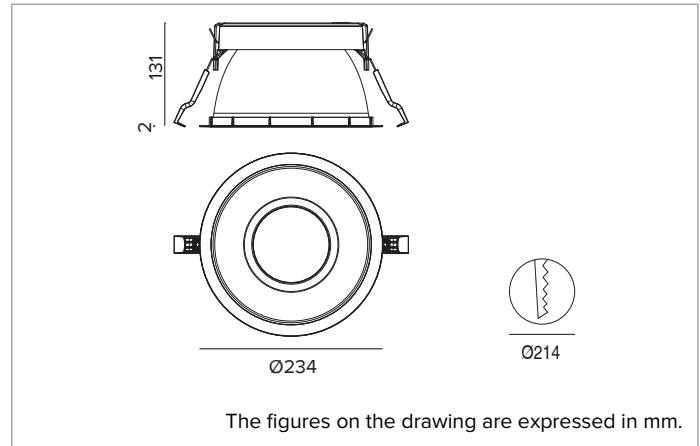

SOURCE

High efficiency Chip on Board LED Ra80.

Energy efficiency class: D

Nominal power: 36W

Nominal flux: 6097lm

Colour rendering index: 80

Rf: 82

Rg: 95

CCT nominal: 4000K

Lifetime (L80/B10): >50000h tq +25°C

ILLUMINOTECHNICAL CHARACTERISTICS

Low luminance deep UGR optic for high visual comfort. Optic composed of a deep thermoplastic reflector with reflective metallisation and a protective anti-scratch coating, a holographic acrylic diffuser screen and a highly reflective white thermoplastic internal recuperator. UGR<19 and L65<1000 cd/m² (EN 12464-1). IP54 protection for the visible parts of the installed fixture.

Optic: REFLECTOR

Beam angles: WFL (UGR)

Optical efficiency: 81%

Fixture flux: 4968lm

Luminous efficacy: 125lm/W

Photobiological safety: Compliant with RG1 low risk group

MECHANICAL CHARACTERISTICS

Die-cast black painted anodised aluminium heat sink. Reflective metallised thermoplastic material reflector with high luminous efficiency and visual comfort. Silicone sealing kit for water and dust protection. Trim version with an integrated white ring.

Colour and finish: Plaster white

Weight: 1.3Kg

Version: TRIM

Degree of protection: IP20 for recessed part

Degree of protection: IP54 for exposed part

ELECTRICAL CHARACTERISTICS

Integrated electronic ON-OFF driver.

Fixture Power: 40W

Power supply: 220-240Vac 50/60Hz

Insulation Class: CLASS 2

Type of driver / Control: ON-OFF

Driver included: YES

Class F: YES

SAFE FLICKER: PstLM=<1 and SVM=<0.4 (IEC TR 61547-1 and IEC TR 63158), to ensure a more comfortable and safe light

Ambient temperature: 0°C / +25°C

INSTALLATION

Quick tool-free mounting system for false ceiling installation from 0.5 to 30mm.

NOTES

110-277Vac version available on request.

WARRANTY

5 years.

WARNING

Luminaire designed for disposal/recycling at end-of-life. Replaceable (LED only) light source by a professional. Replaceable control gear by a professional.

Due to the technological evolution of the electronic components, the data provided may be updated, and as such, confirmation must be requested during the order process.

Luminous flux and power supply have +/-10% tolerances with respect to the indicated value. tq +25°C (CIE 121).

We reserve the right to make technical changes.

Targetti Sankey S.r.l.
Via Pratese, 164
50145 Firenze - Italy
Tel: +39 055 37911
targetti.com
targetti@targetti.com

CCIAA Firenze
Share Capital:
€ 500.000,00
VAT N. (IT):
01537660480
R.E.A.: FI-275656

TARGETTI